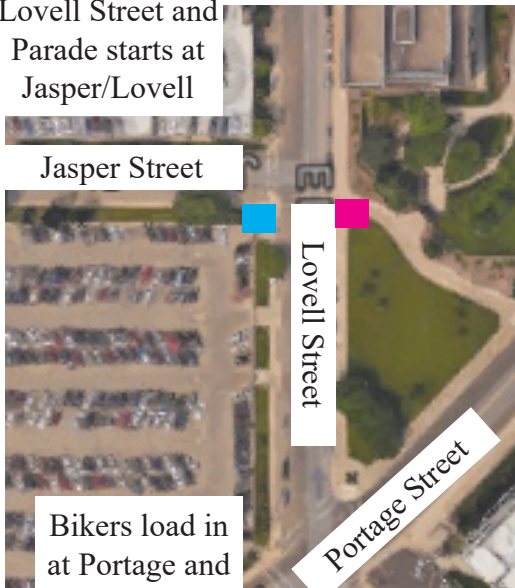

The Kalamazoo Reverse Do-Dah Parade Staging Map

June 5, 2021

11 a.m. start

Jasper and Lovell Start.

Walkers load in at Portage and Lovell Street and Parade starts at Jasper/Lovell

Bikers load in at Portage and Lovell Street and start at Jasper

Portajon
Information Tent

www.DoDahKzoo.com

Parade Start